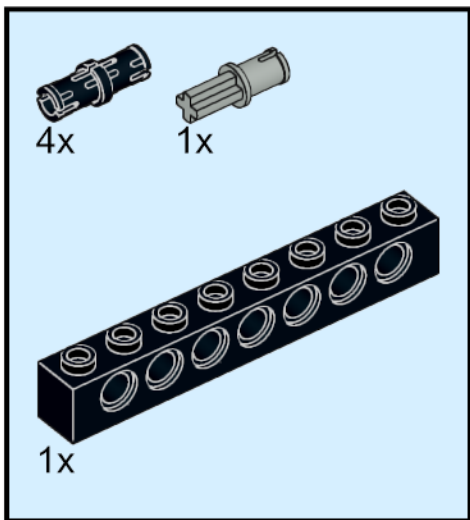

Buggy

Alternate Build of LEGO Set 8850: Rally Support Truck

1

3

2

4

5

6